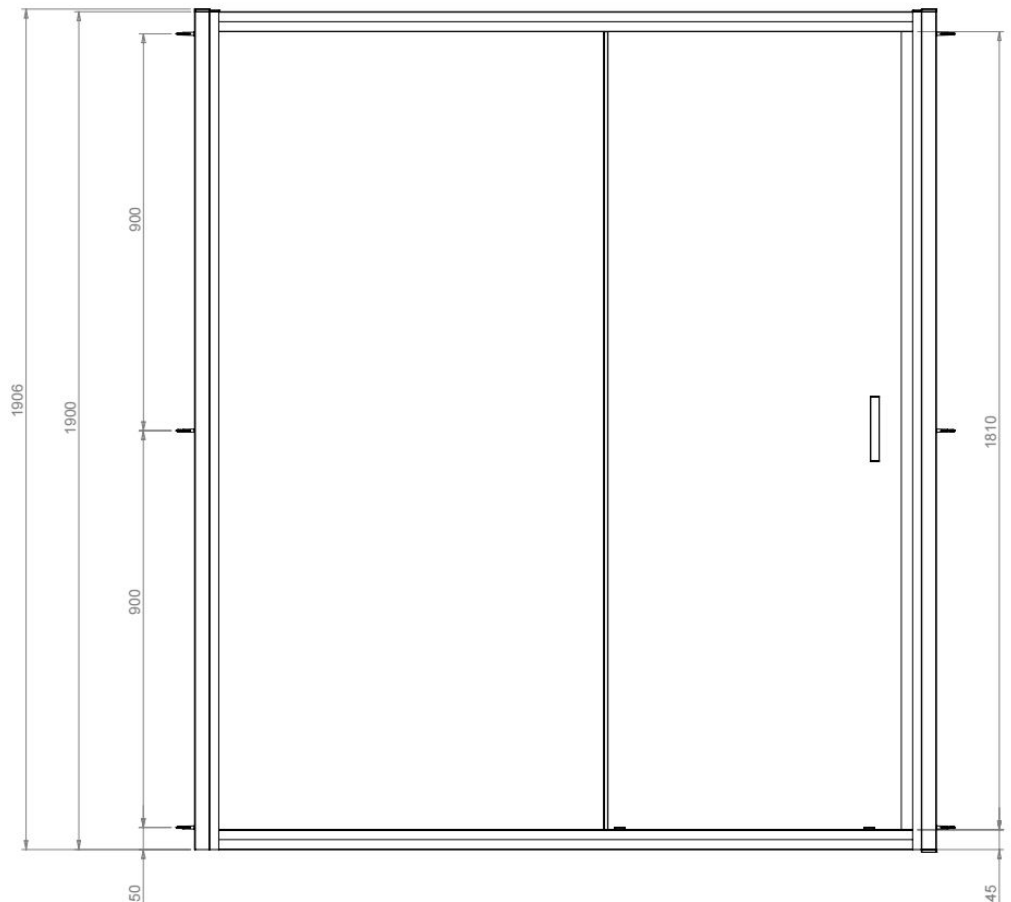

'The information contained within this specification sheet is believed to be correct and complete at the time of creation. All photographs / drawings are as a guide only and do not necessarily represent the products available. Travis Perkins PLC reserves the right to change product details and price without prior notice. E&OE.' [10/2017]