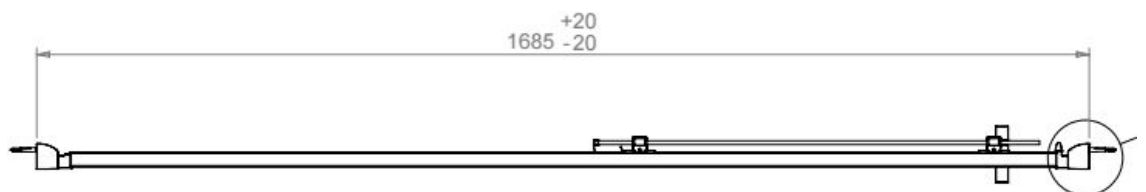

'The information contained within this specification sheet is believed to be correct and complete at the time of creation. All photographs / drawings are as a guide only and do not necessarily represent the products available. Travis Perkins PLC reserves the right to change product details and price without prior notice. E&OE.' [10/2017]