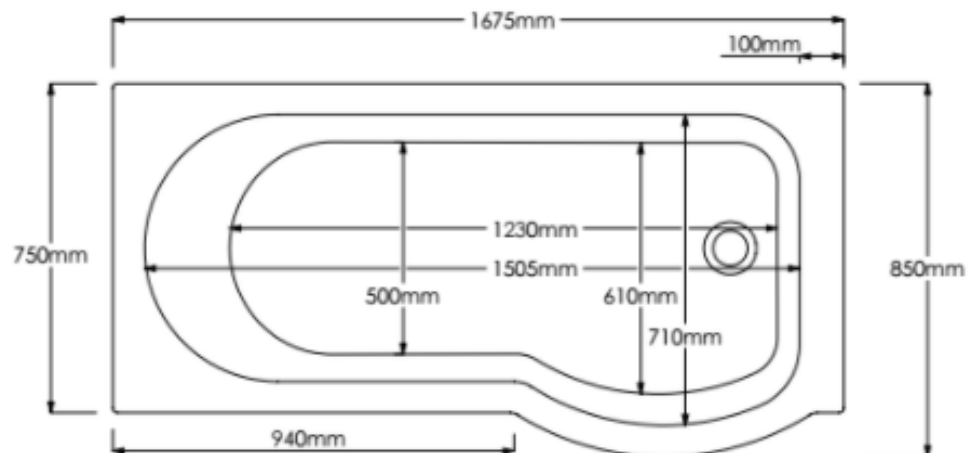

TECHNICAL DATA SHEET

Product Code: 713251

Product Description: iflo Rennes P Shaped Showerbath RH 1700x750mm

Product Specification

Material:
5mm acrylic

Fittings:
Legs and feet
Panel clips

Additional Information

Always remove film and inspect before installation

Do not clean with abrasive cleaning products

Capacity 230 L

Matching bath screen available

Made from 5mm acrylic with timber rim reinforcement

Fully encapsulated baseboard for additional rigidity

BS EN 14516 – Baths for domestic purposes

Widest point of the bath is 850mm

contained within this specification sheet is believed to be correct and complete at the time of creation. All photographs / drawings are as a not necessarily represent the products available. Travis Perkins PLC reserves the right to change product details and price without prior 10/2017]