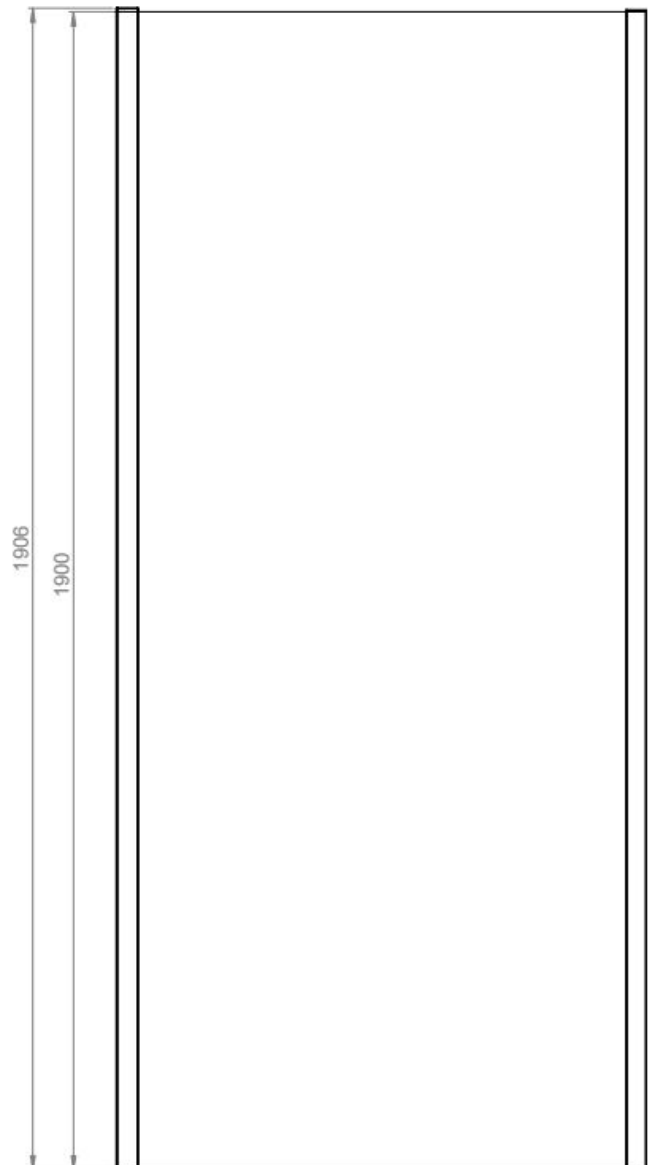

Can be installed to give right or left hand access

When using this product, it is recommended to slightly bed the shower tray into the walls.

Opening: 730mm

Adjustment : 864mm - 904mm

## Additional Information

Always inspect before installation

Product with visible defect must not be installed, this will invalidate the guarantee and product cannot be returned.

Enclosure height is 1900mm to accommodate slimmer shower trays

Can be installed to right or left hand

When using this product, it is recommended to slightly bed the shower tray into the walls.

For use with a variety of iflo Edessa shower enclosure doors

Adjustment: 870mm- 890mm