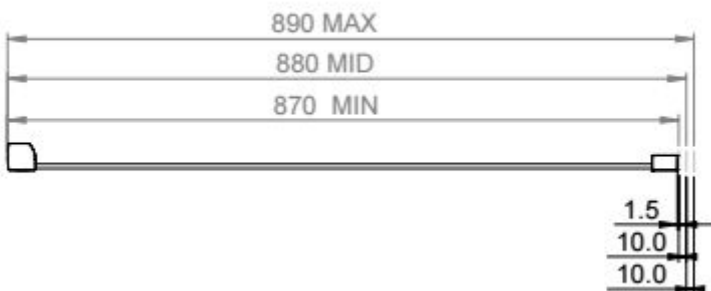

Can be installed to give right or left hand access

When using this product, it is recommended to slightly bed the shower tray into the walls.

Opening: 730mm

Adjustment : 864mm - 904mm

## Additional Information

Always inspect before installation

Product with visible defect must not be installed, this will invalidate the guarantee and product cannot be returned.

Enclosure height is 1900mm to accommodate slimmer shower trays

Can be installed to right or left hand

When using this product, it is recommended to slightly bed the shower tray into the walls.

For use with a variety of iflo Edessa shower enclosure doors

Adjustment: 870mm- 890mm