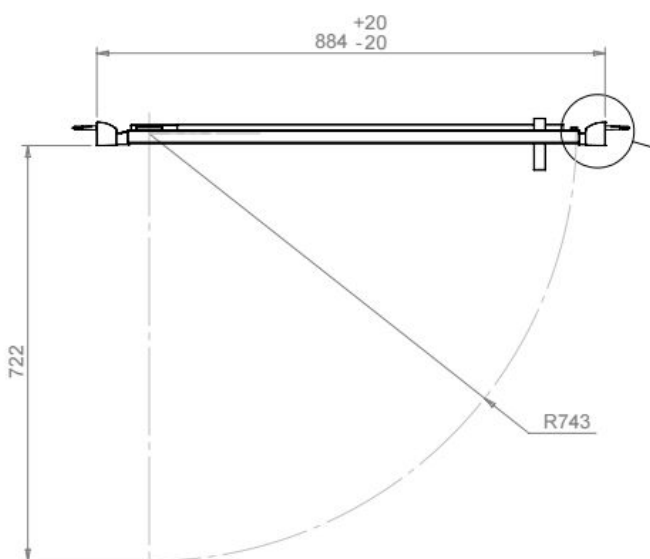

## Additional Information

Always inspect before installation

Product with visible defect must not be installed, this will invalidate the guarantee and product cannot be returned.

Enclosure height is 1900mm to accommodate slimmer shower trays

Can be installed to give right or left hand access

When using this product, it is recommended to slightly bed the shower tray into the walls.

Opening: 730mm

Adjustment : 864mm - 904mm

Can be installed to right or left hand

When using this product, it is recommended to slightly bed the shower tray into the walls.

For use with a variety of iflo Edessa shower enclosure doors

Adjustment: 870mm- 890mm