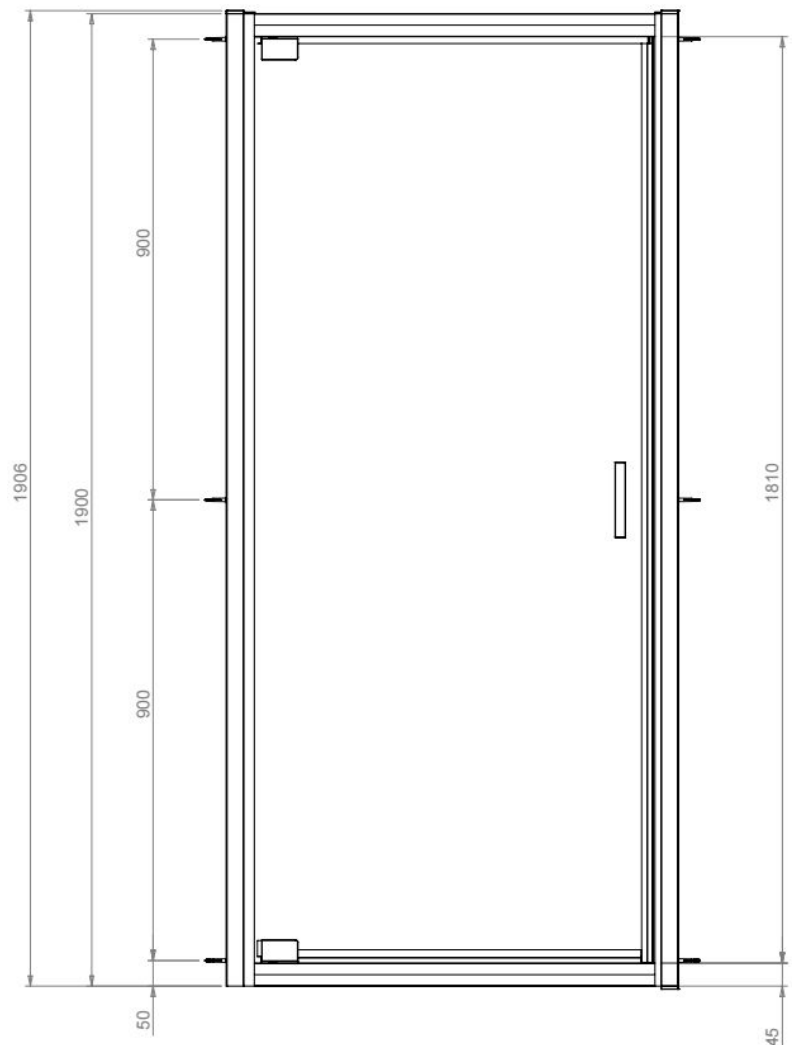

# TECHNICAL DATA SHEET

Product Code: 912445

Product Description: iflo Edessa Pivot Shower Enclosure Door 900mm

## Additional Information

Always inspect before installation

Product with visible defect must not be installed, this will invalidate the guarantee and product cannot be returned.

Enclosure height is 1900mm to accommodate slimmer shower trays

Can be installed to give right or left hand access

When using this product, it is recommended to slightly bed the shower tray into the walls.

Opening: 730mm

Adjustment : 864mm - 904mm

# TECHNICAL DATA SHEET

912475

iflo everything just flows

Product Code: 912475

Product Description: iflo Edessa Shower Enclosure Side Panel 900mm