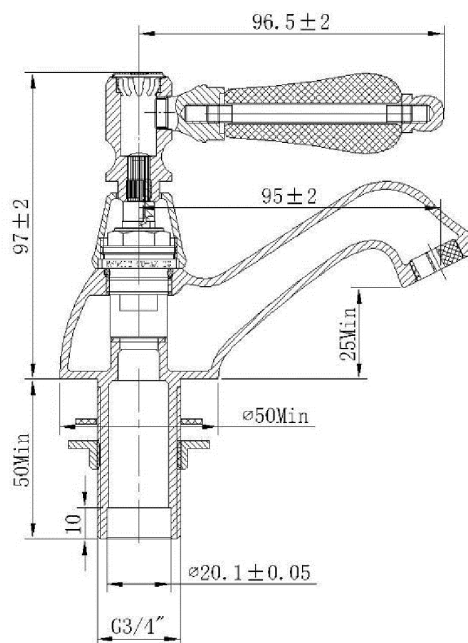

TECHNICAL DATA SHEET

Product Code: 724783

Product Description: iflo Torno Bath Taps

Product Specification

Material:

Solid brass with a duragleam chrome finish
Ceramic lever handles

Fittings:

Brass back nuts

Pressure (bar)	Hot	Cold
0.1	5.08	5.21
0.2	7.76	7.84
0.3	9.87	10.06
0.4	11.54	11.76
0.5	12.94	13.12
1	18.05	17.77
1.5	22.16	22.03
2	25.34	25.50
3	31.81	31.52
4	36.86	36.68
5	40.98	40.69

Zoom in for clearer image